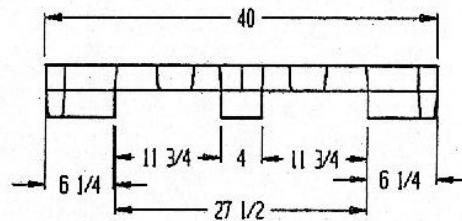

SKIDMARX®

SKID4048

Model	SKID4048
Entry	4-Way
Material	Recycled Resins
Length	48.00 in.
Width	40.00 in.
Height	6.00 in
Weight	Less than 16 lbs
Dynamic Load	1,500 lbs
Truckload Quantity	868-48' truck 930-53' truck

Affordable Enough to Use One Way
Durable Enough for Repeated Use

- Nine Leg Open Deck Construction
- Can handle as much as 2,000 pounds evenly distributed uniform load
- For Extended Life in a closed loop we recommend a 1500 pound or less load
- Nestable: 31 nested Skidmarx pallets to make a stack 8 feet tall
- 100% Recyclable
- One Piece injection molded
- Drain holes, steam cleanable