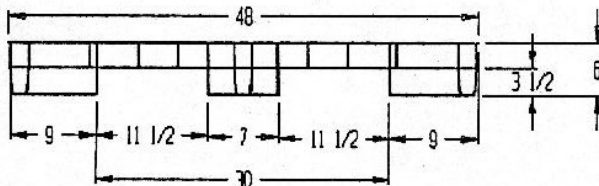

SKIDMARX®

SKID4048

Model	SKID4048
Entry	4-Way
Material	Recycled Resins
Length	48.00 in.
Width	40.00 in.
Height	6.00 in
Weight	Less than 16 lbs
Dynamic Load	1,500 lbs
Truckload Quantity	868-48' truck 930-53' truck

Affordable Enough to Use One Way
Durable Enough for Repeated Use

- Nine Leg Open Deck Construction
- Can handle as much as 2,000 pounds evenly distributed uniform load
- For Extended Life in a closed loop we recommend a 1500 pound or less load
- Nestable: 31 nested Skidmarx pallets to make a stack 8 feet tall
- 100% Recyclable
- One Piece injection molded
- Drain holes, steam cleanable