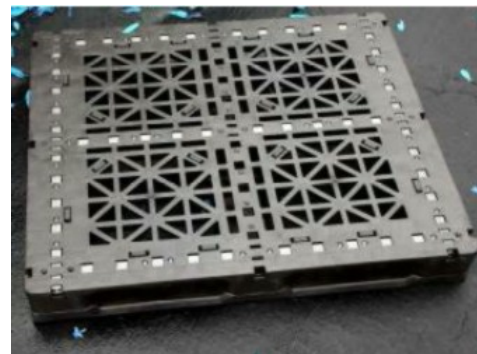

GRS 4048

Full Picture Frame Pallet

Model	MRP4840-6II
Entry	4-Way
Length	48.00 in.
Width	40.00 in.
Height	5.90 in
Static Load	30,000 lbs
Dynamic Load	4,000 lbs
Truckload Quantity	53": 540

Configuration	Weight	Edge Racking Capacity
No Rod	50 lbs	1500 lbs
One Rod	52 lbs	2000 lbs
Three Rod	54 lbs	2800 lbs
Five Rod	56 lbs	3000 lbs
Five Rod Heavy Duty	56 lbs	3500 lbs

- Four Way Entry
- Full Picture Frame
- Sanitary-Reusable-Recyclable
- Patented hidden interlocking design
- Retains Value
- Charcoal Gray

Distributed by:
 TMF Corporation
 850 West Chester Pike, Suite 303
 Havertown, Pennsylvania 19083-4442