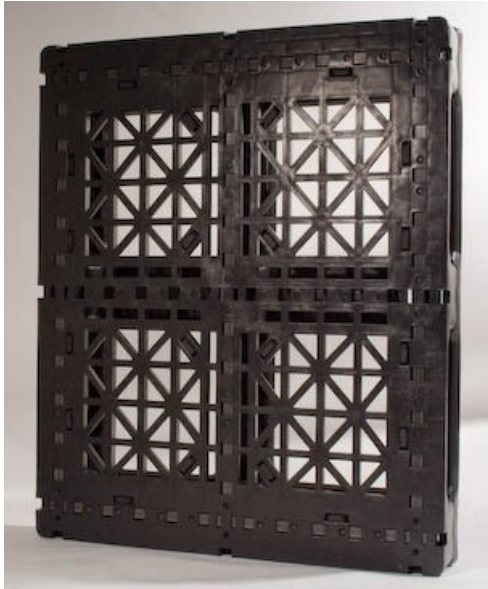

GRS 4048

Full Picture Frame Pallet

Model	MRP4840-6II
Entry	4-Way
Length	48.00 in.
Width	40.00 in.
Height	5.90 in
Static Load	30,000 lbs
Dynamic Load	4,000 lbs
Truckload Quantity	53": 540

Configuration	Weight	Edge Racking Capacity
No Rod	50 lbs	1500 lbs
One Rod	52 lbs	2000 lbs
Three Rod	54 lbs	2800 lbs
Five Rod	56 lbs	3000 lbs
Five Rod Heavy Duty	56 lbs	3500 lbs

- Four Way Entry
- Full Picture Frame
- Sanitary-Reusable-Recyclable
- Patented hidden interlocking design
- Retains Value
- Charcoal Gray

Distributed by:
 TMF Corporation
 850 West Chester Pike, Suite 303
 Havertown, Pennsylvania 19083-4442