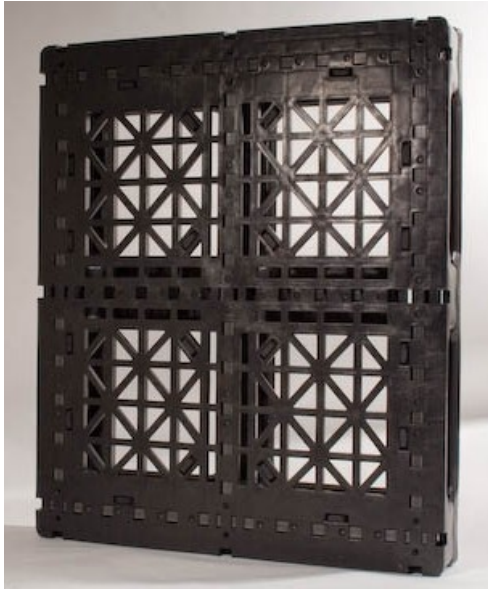

GRS 4048 FP

Full Picture Frame Pallet

Model	GRS 4048
Entry	4-Way
Length	48.00 in.
Width	40.00 in.
Height	5.90 in
Static Load	30,000 lbs
Dynamic Load	5,000 lbs
Truckload Quantity	53": 540
Sea Container	40': 320

Configuration	Weight	Edge Racking Capacity
One Rod	52 lbs	2,000 lbs
Three Rod	54 lbs	2,800 lbs
Five Rod Heavy Duty	56 lbs	3,000 lbs

- Four Way Entry
- Full Picture Frame
- Sanitary-Reusable-Recyclable
- Environmentally Friendly; completely recyclable
- Retains Value
- Fiberglass Rods for Strength and Support