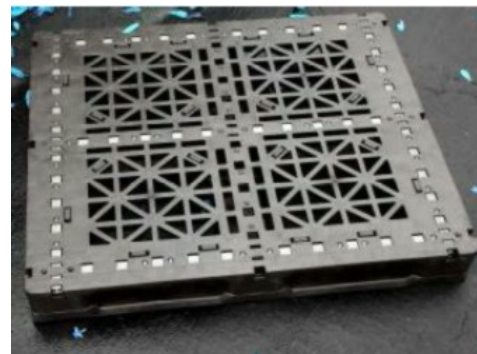

GRS 4048 FP

Full Picture Frame Pallet

Model	GRS 4048
Entry	4-Way
Length	48.00 in.
Width	40.00 in.
Height	5.90 in
Static Load	30,000 lbs
Dynamic Load	5,000 lbs
Truckload Quantity	53": 540
Sea Container	40': 320

Configuration	Weight	Edge Racking Capacity
One Rod	52 lbs	2,000 lbs
Three Rod	54 lbs	2,800 lbs
Five Rod Heavy Duty	56 lbs	3,000 lbs

- Four Way Entry
- Full Picture Frame
- Sanitary-Reusable-Recyclable
- Environmentally Friendly; completely recyclable
- Retains Value
- Fiberglass Rods for Strength and Support